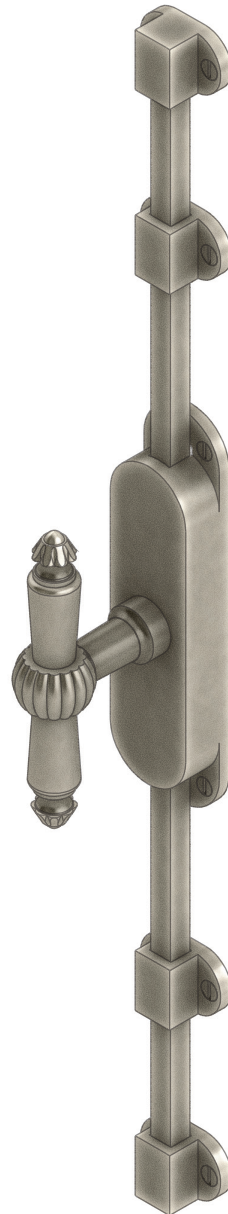

LUXE ATELIER

MILANO

Cremonese Aste Esterne Serie Nouveau - 251HT
Nouveau Series Crémone Bolt Set - 251HT

Dimensioni
Dimensions

H1	H2	W
157	24	37

Dimensioni in millimetri
Dimensions given in millimeters

Fornita con 2 aste (1250mm), 4 passanti, 2 finali e viti legno in finitura coordinata.

Disponibile in tutte le finiture standard.

Dimensioni e finiture su misura disponibili su richiesta.

Regularly furnished with 2 rods (1250mm), 4 guides, 2 strikes and wood screws in matching finish.

Additional sizes available by special order. Available in standard and custom finishes.