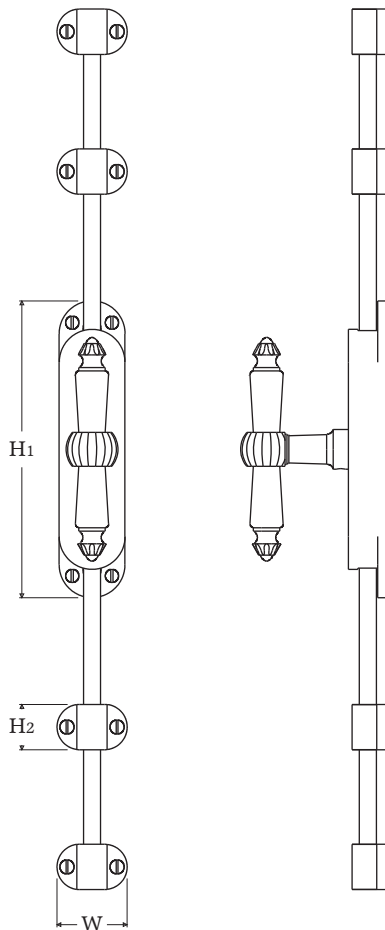

LUXE ATELIER

MILANO

Cremonese Aste Esterne Serie Nouveau - 251HT
Nouveau Series Crémone Bolt Set - 251HT

Dimensioni
Dimensions

H1	H2	W
157	24	37

Dimensioni in millimetri
Dimensions given in millimeters

Fornita con 2 aste (1250mm), 4 passanti, 2 finali e viti legno in finitura coordinata.

Disponibile in tutte le finiture standard.

Dimensioni e finiture su misura disponibili su richiesta.

Regularly furnished with 2 rods (1250mm), 4 guides, 2 strikes and wood screws in matching finish.

Additional sizes available by special order. Available in standard and custom finishes.